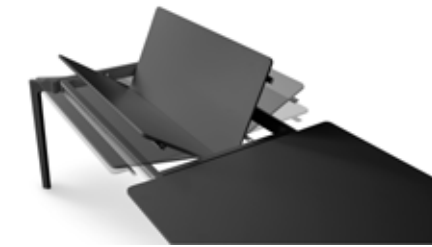

MORE table Designed by ARDE

Top Laminate: Black | White | Grey
Top Veneer: Oak nature lacquer | Oak smoked stained lacquer
Legs: Powder coated recycled aluminium, Black | White
Delivery: Assembly on site
Test & certification: FSC certified wood

MORE	WxLxH
Dining table, Laminate black | black	100x220/320x74 cm
Dining table, Laminate white | black	100x220/320x74 cm
Dining table, Laminate grey | black	100x220/320x74 cm
Dining table, veneer oak nature | black	100x220/320x74 cm
Dining table, veneer oak smoked | black	100x220/320x74 cm

Packing size:	DxWxH
Table:	255x125x14 cm