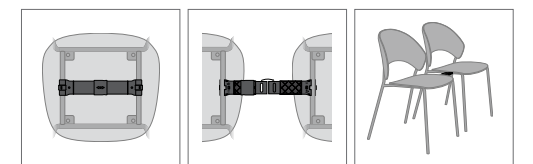

Packing size:	DxWxH	Packing size:	DxWxH
Dosina chair	60x52x90 cm	Dosina bar chair	60x53x115 cm
Dosina w armrest	60x52x90 cm	Dosina counter chair	50x56x105 cm