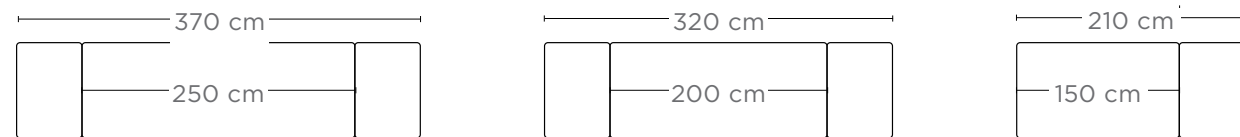

TAFFEL table Designed by Thomas Pedersen

TAFFEL table	WxLxH
Dining table, black	90x150/210x74 cm
Dining table, pebble	90x150/210x74 cm
Dining table, conifer	90x150/210x74 cm
Dining table, burugundy	90x150/210x74 cm
Dining table, black	90x200/320x74 cm
Dining table, pebble	90x200/320x74 cm
Dining table, conifer	90x200/320x74 cm
Dining table, burugundy	90x200/320x74 cm
Dining table, black	90x250/370x74 cm
Dining table, pebble	90x250/370x74 cm
Dining table, conifer	90x250/370x74 cm
Dining table, burugundy	90x250/370x74 cm

Table top: Linoleum and plywood
Legs: Powder coated steel, black
Colors: Nero (black)
Pebble (sand)
Conifer (dark green)
Burugundy (dark red)
Delivery: Assembly on site

Taffel high table

Table top: Linoleum and plywood
Legs: Powder coated steel, black
Colors: Nero (black)
Delivery: Assembly on site

Packing size:	DxWxH
Table 150/210x74 cm	153x92,5x80 cm
Table 200/320x74 cm	205x92,5x80 cm
Table 250/370x74 cm	251x93,5x80 cm
High table	204x63x14 cm
High table	204x93x14 cm

MORE table Designed by ARDE

Top Laminate: Black | White | Grey
Top Veneer: Oak nature lacquer | Oak smoked stained lacquer
Legs: Powder coated recycled aluminium, Black | White
Delivery: Assembly on site
Test & certification: FSC certified wood

MORE	WxLxH
Dining table, Laminate black | black	100x220/320x74 cm
Dining table, Laminate white | black	100x220/320x74 cm
Dining table, Laminate grey | black	100x220/320x74 cm
Dining table, veneer oak nature | black	100x220/320x74 cm
Dining table, veneer oak smoked | black	100x220/320x74 cm

Packing size:	DxWxH
Table:	255x125x14 cm