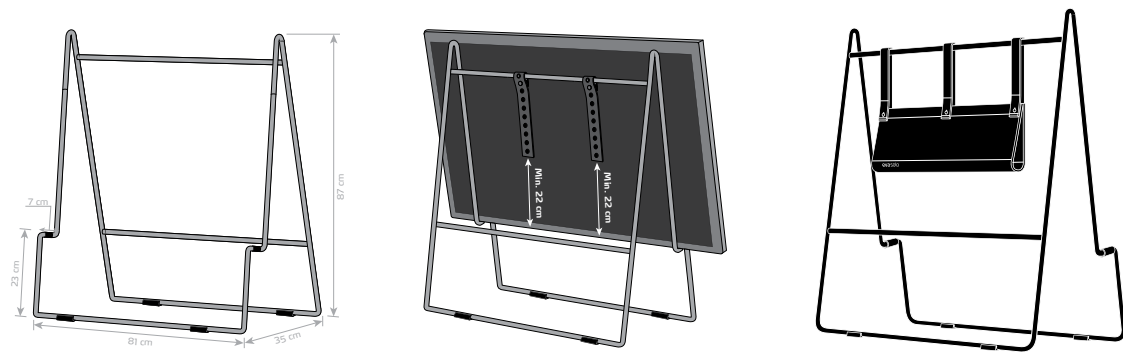

Packing size:	DxWxH
TV stand	88x14,3x83,6cm
Pocket	53x21x3 cm