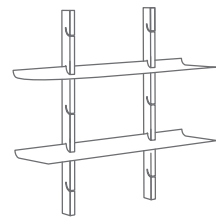

22
SMILE
shelving system