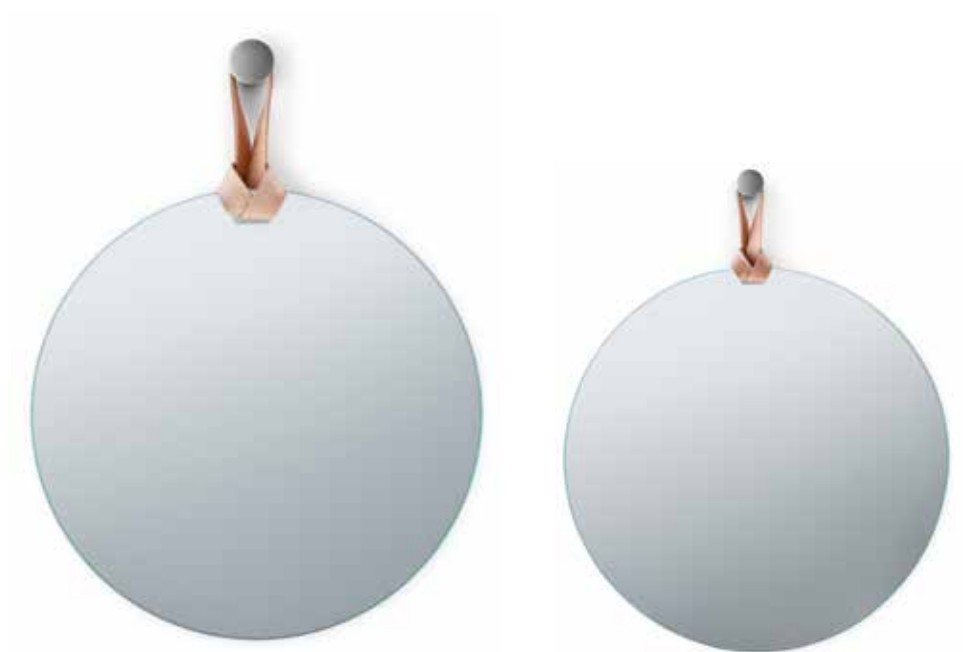

Designed to be mixed within the collection Quay lamps make up an enticing, yet homogenous expression when arranged together. Select your favourite among floor lamps, table lamps, and pendants available in soothing, mutually complementing colours.

ROPE

mirror

Designed by TOOLS®

The epitome of Scandinavian minimalism the Rope design constitutes a simple, round mirror suspended from a clean-cut strap, cut from sturdy butt leather. A mirror is an indispensable interior accessory, whether as a functional item or a wall decoration for the hallway, bedroom, or bathroom. Adapting to any room or space, the Rope mirror is available in two, complementary sizes.