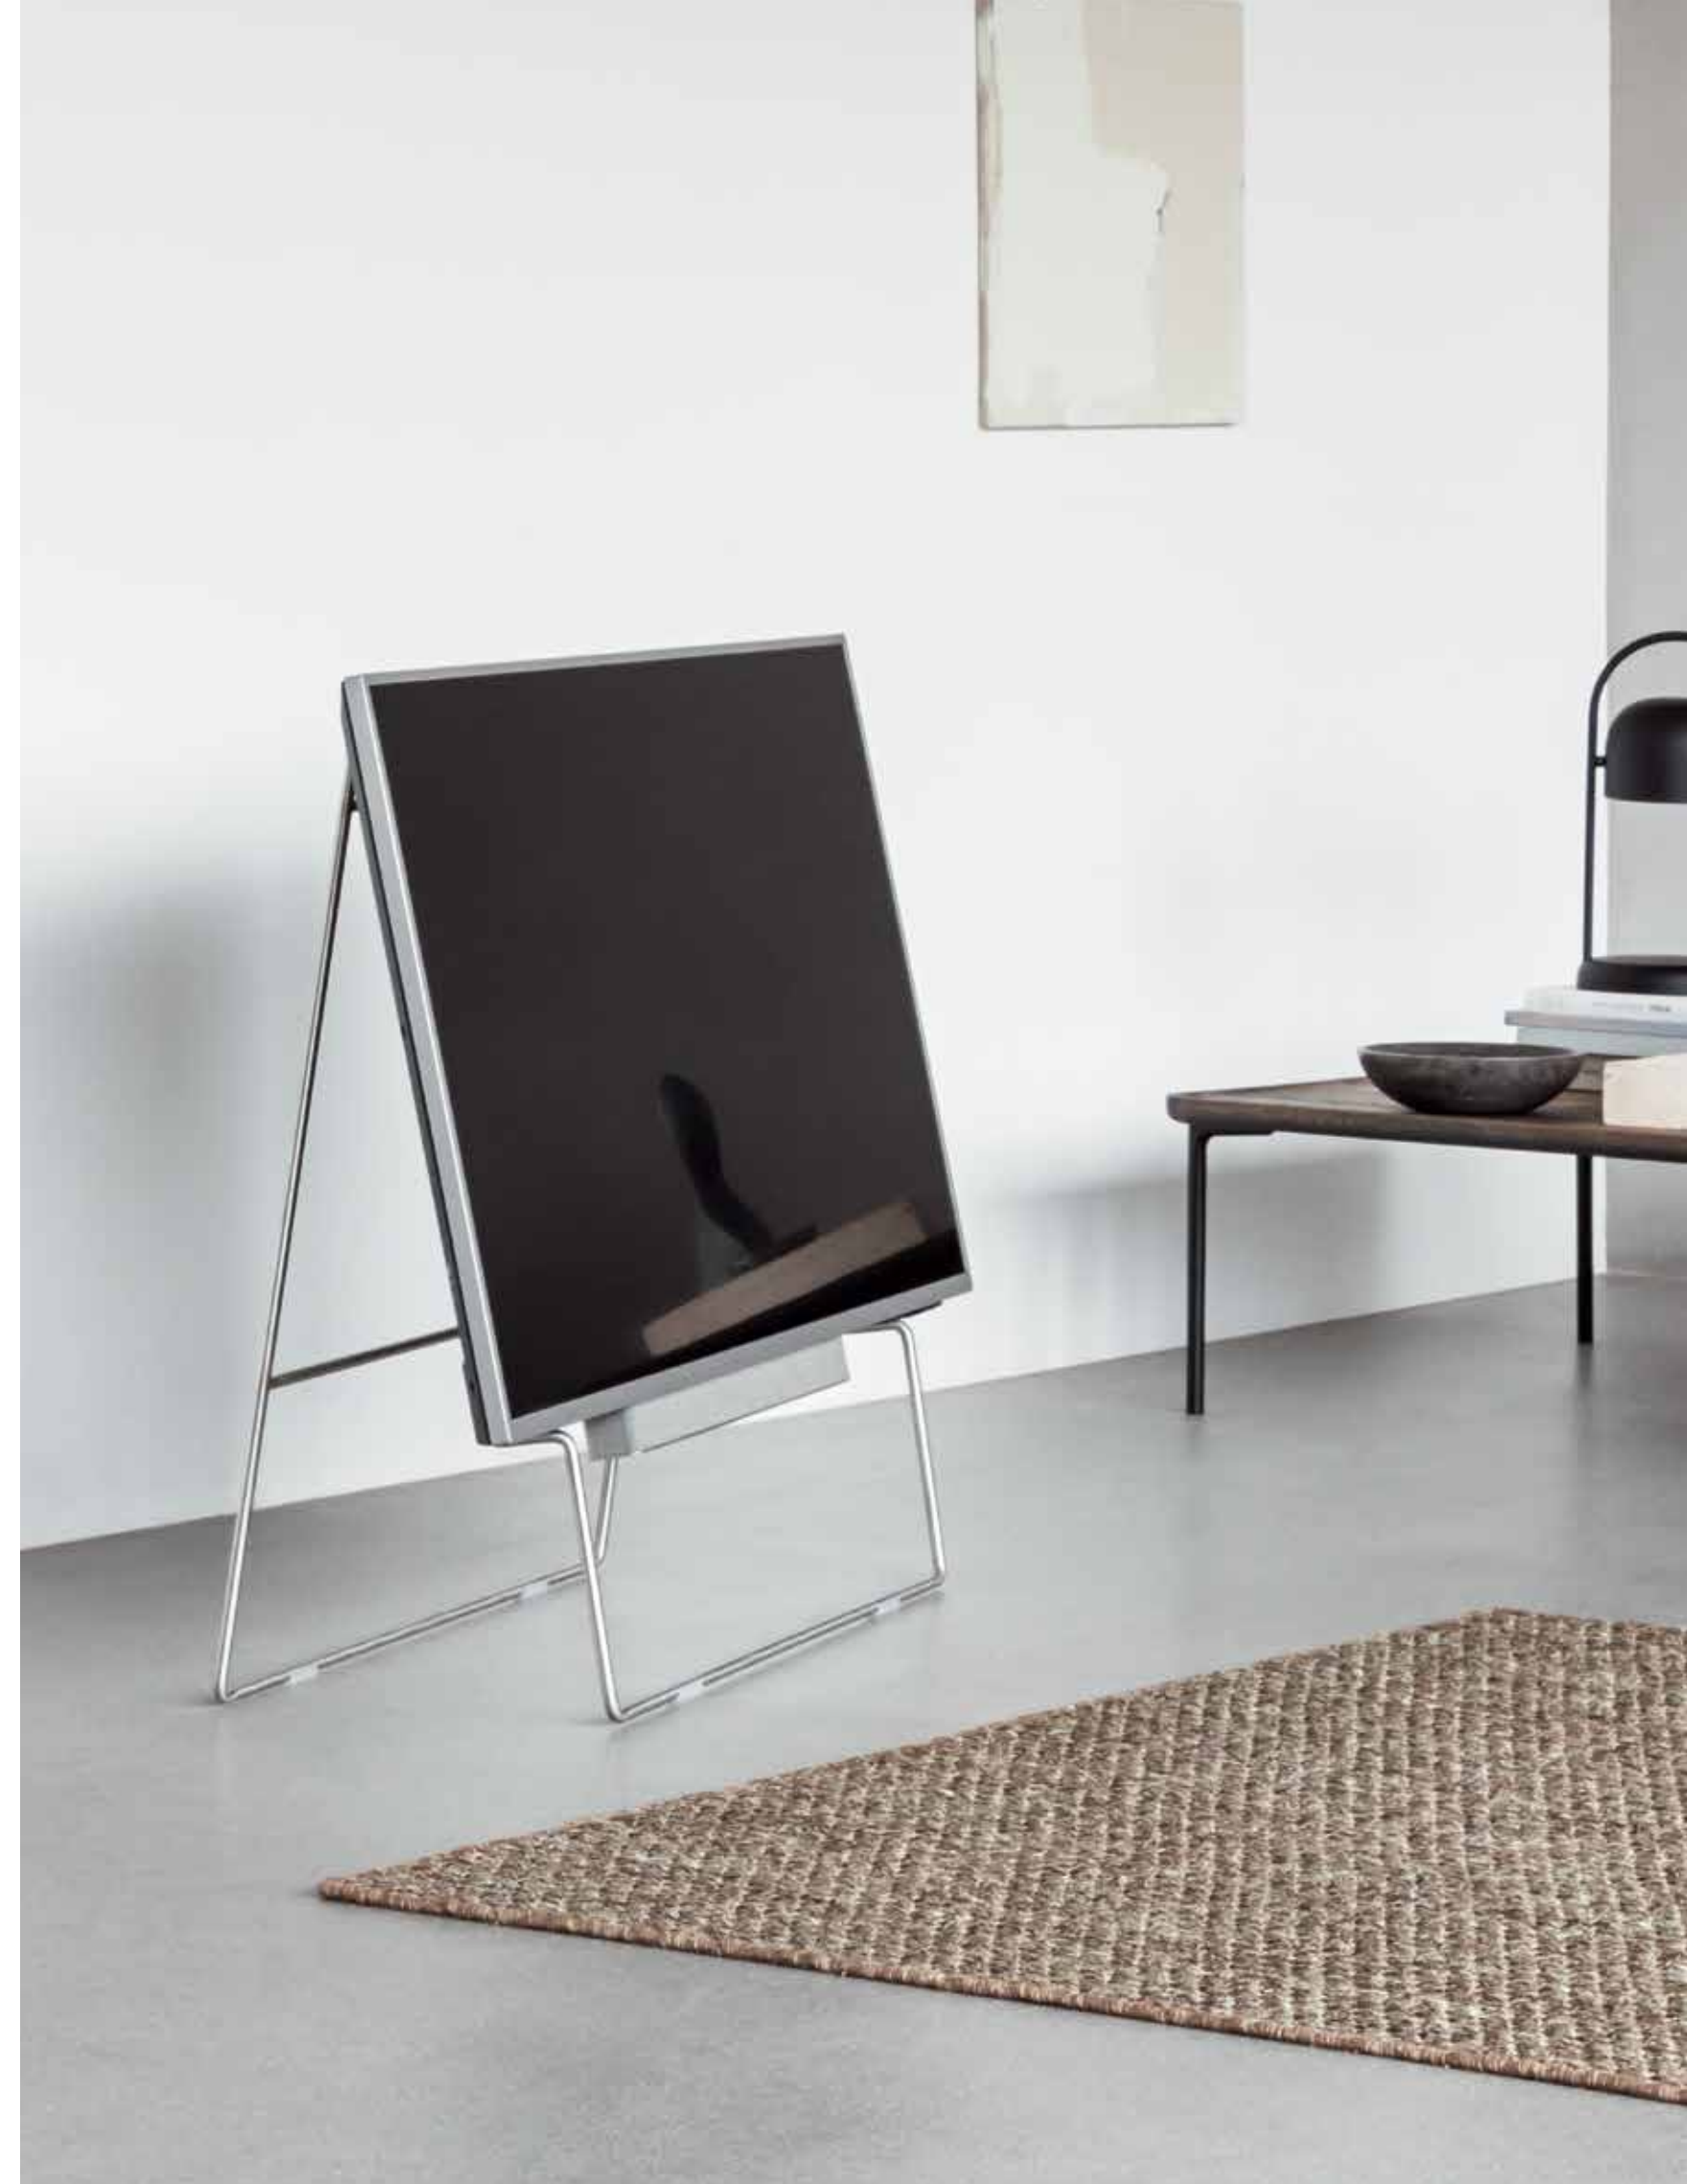

With a tabletop crafted from plywood and linoleum the Taffel acknowledges the imperative need to include sustainable and organic materials in modern interior design.

Possessing an industrial edge with clean dimensions and stringent lines, the Taffel is a nod to the traditions of architectural functionalism. The table is light and slender, enhanced by its width of 90cm. This makes Taffel suitable for smaller spaces and as a desk. The higher version makes for an ideal workstation or even a room dividing meeting table in open space offices.

The stand performs a decorative, yet very basic task. With its slender, tacit elegance, the Carry can be moved around as required. This allows for a more flexible interior layout than a wall-mounted tv. Offering wide support, the stand can be used for flat screens from 40" to 65". The screen is held in place by two stylish leather straps.