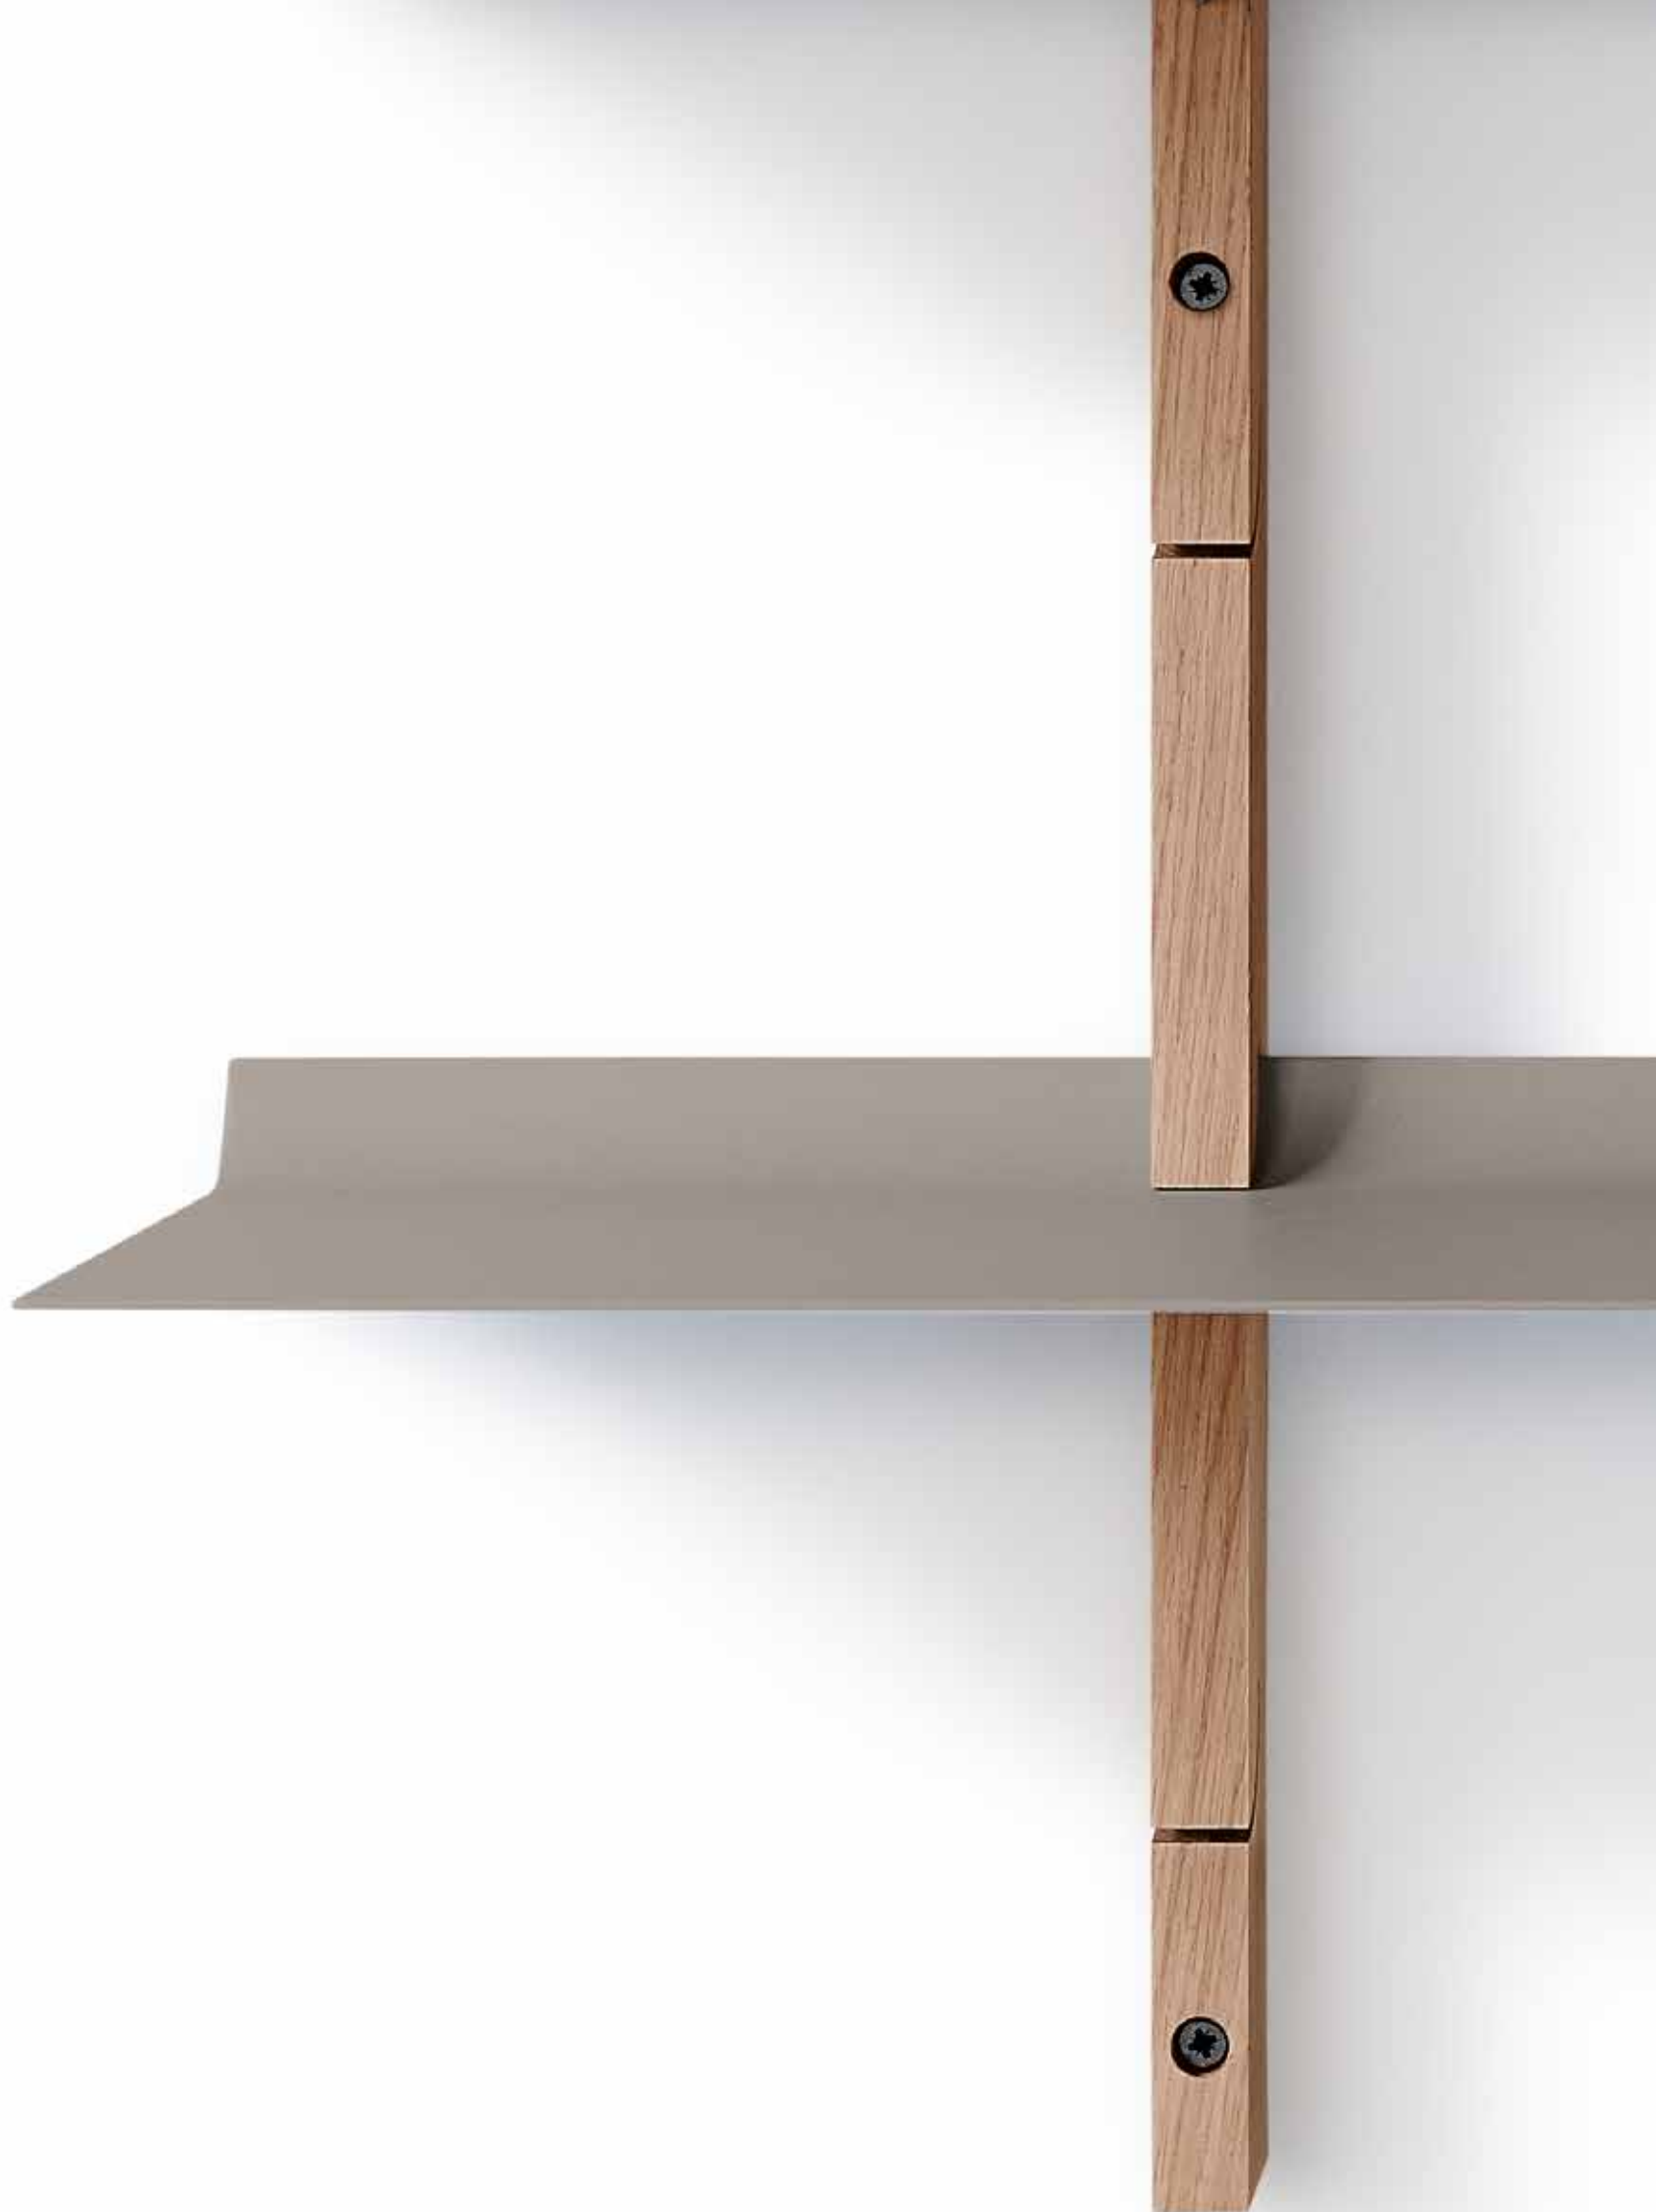

SMILE

shelving system

Designed by TOOLS®

Smile is an elegant, modular shelving system designed to meet every need for display. Created with optimal flexibility and functionality in mind, Smile enables you to create bespoke shelf solutions tailored to match any type and size of space - from office hallway to living room corner.

The understated aesthetic expression of the Smile shelving system will bring attention to your books, boxes, and memorabilia. Easy to assemble Smile consists of removable powder-coated shelves in pleasant hues, supported by slender wall uprights crafted from natural or smoked oak.

The shelves curve towards the back, hereby gently preventing your favourite possessions from scratching. Shelves can be moved around the modular system without need for extra brackets or pins.